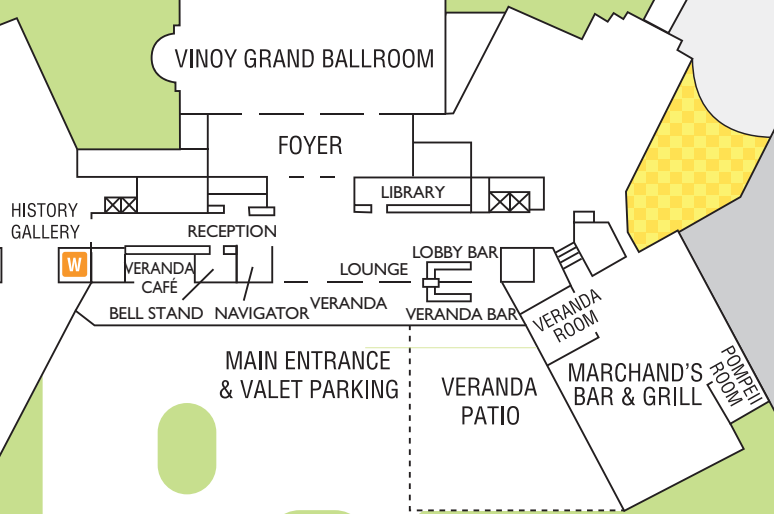

TO VINOY GOLF CLUB
(1.5 MILES)

7th AVENUE

PALM COURT BALLROOM

TENNIS COURTS/PARKING

LOBBY LEVEL
LEVEL 2

HISTORIC MAIN BUILDING
ROOMS '1 - '63

BEACH DRIVE

GUEST TOWER
ROOMS '64 - '80

5th AVENUE

VINOY MARINA

PLAZA LEVEL
LEVEL 1

MEZZANINE LEVEL
LEVEL 3

RESTROOMS

ELEVATOR

AREAS IN GRAY ON ELEVATED LEVEL