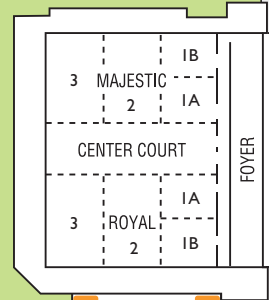

TO VINOY GOLF CLUB
(1.5 MILES)

7th AVENUE

PALM COURT BALLROOM

TENNIS COURTS/PARKING

LOBBY LEVEL
LEVEL 2

HISTORIC MAIN BUILDING
ROOMS '1 - '63

BEACH DRIVE

GUEST TOWER
ROOMS '64 - '80

5th AVENUE

VINOY MARINA

PLAZA LEVEL
LEVEL 1

MEZZANINE LEVEL
LEVEL 3

RESTROOMS

ELEVATOR

AREAS IN GRAY ON ELEVATED LEVEL